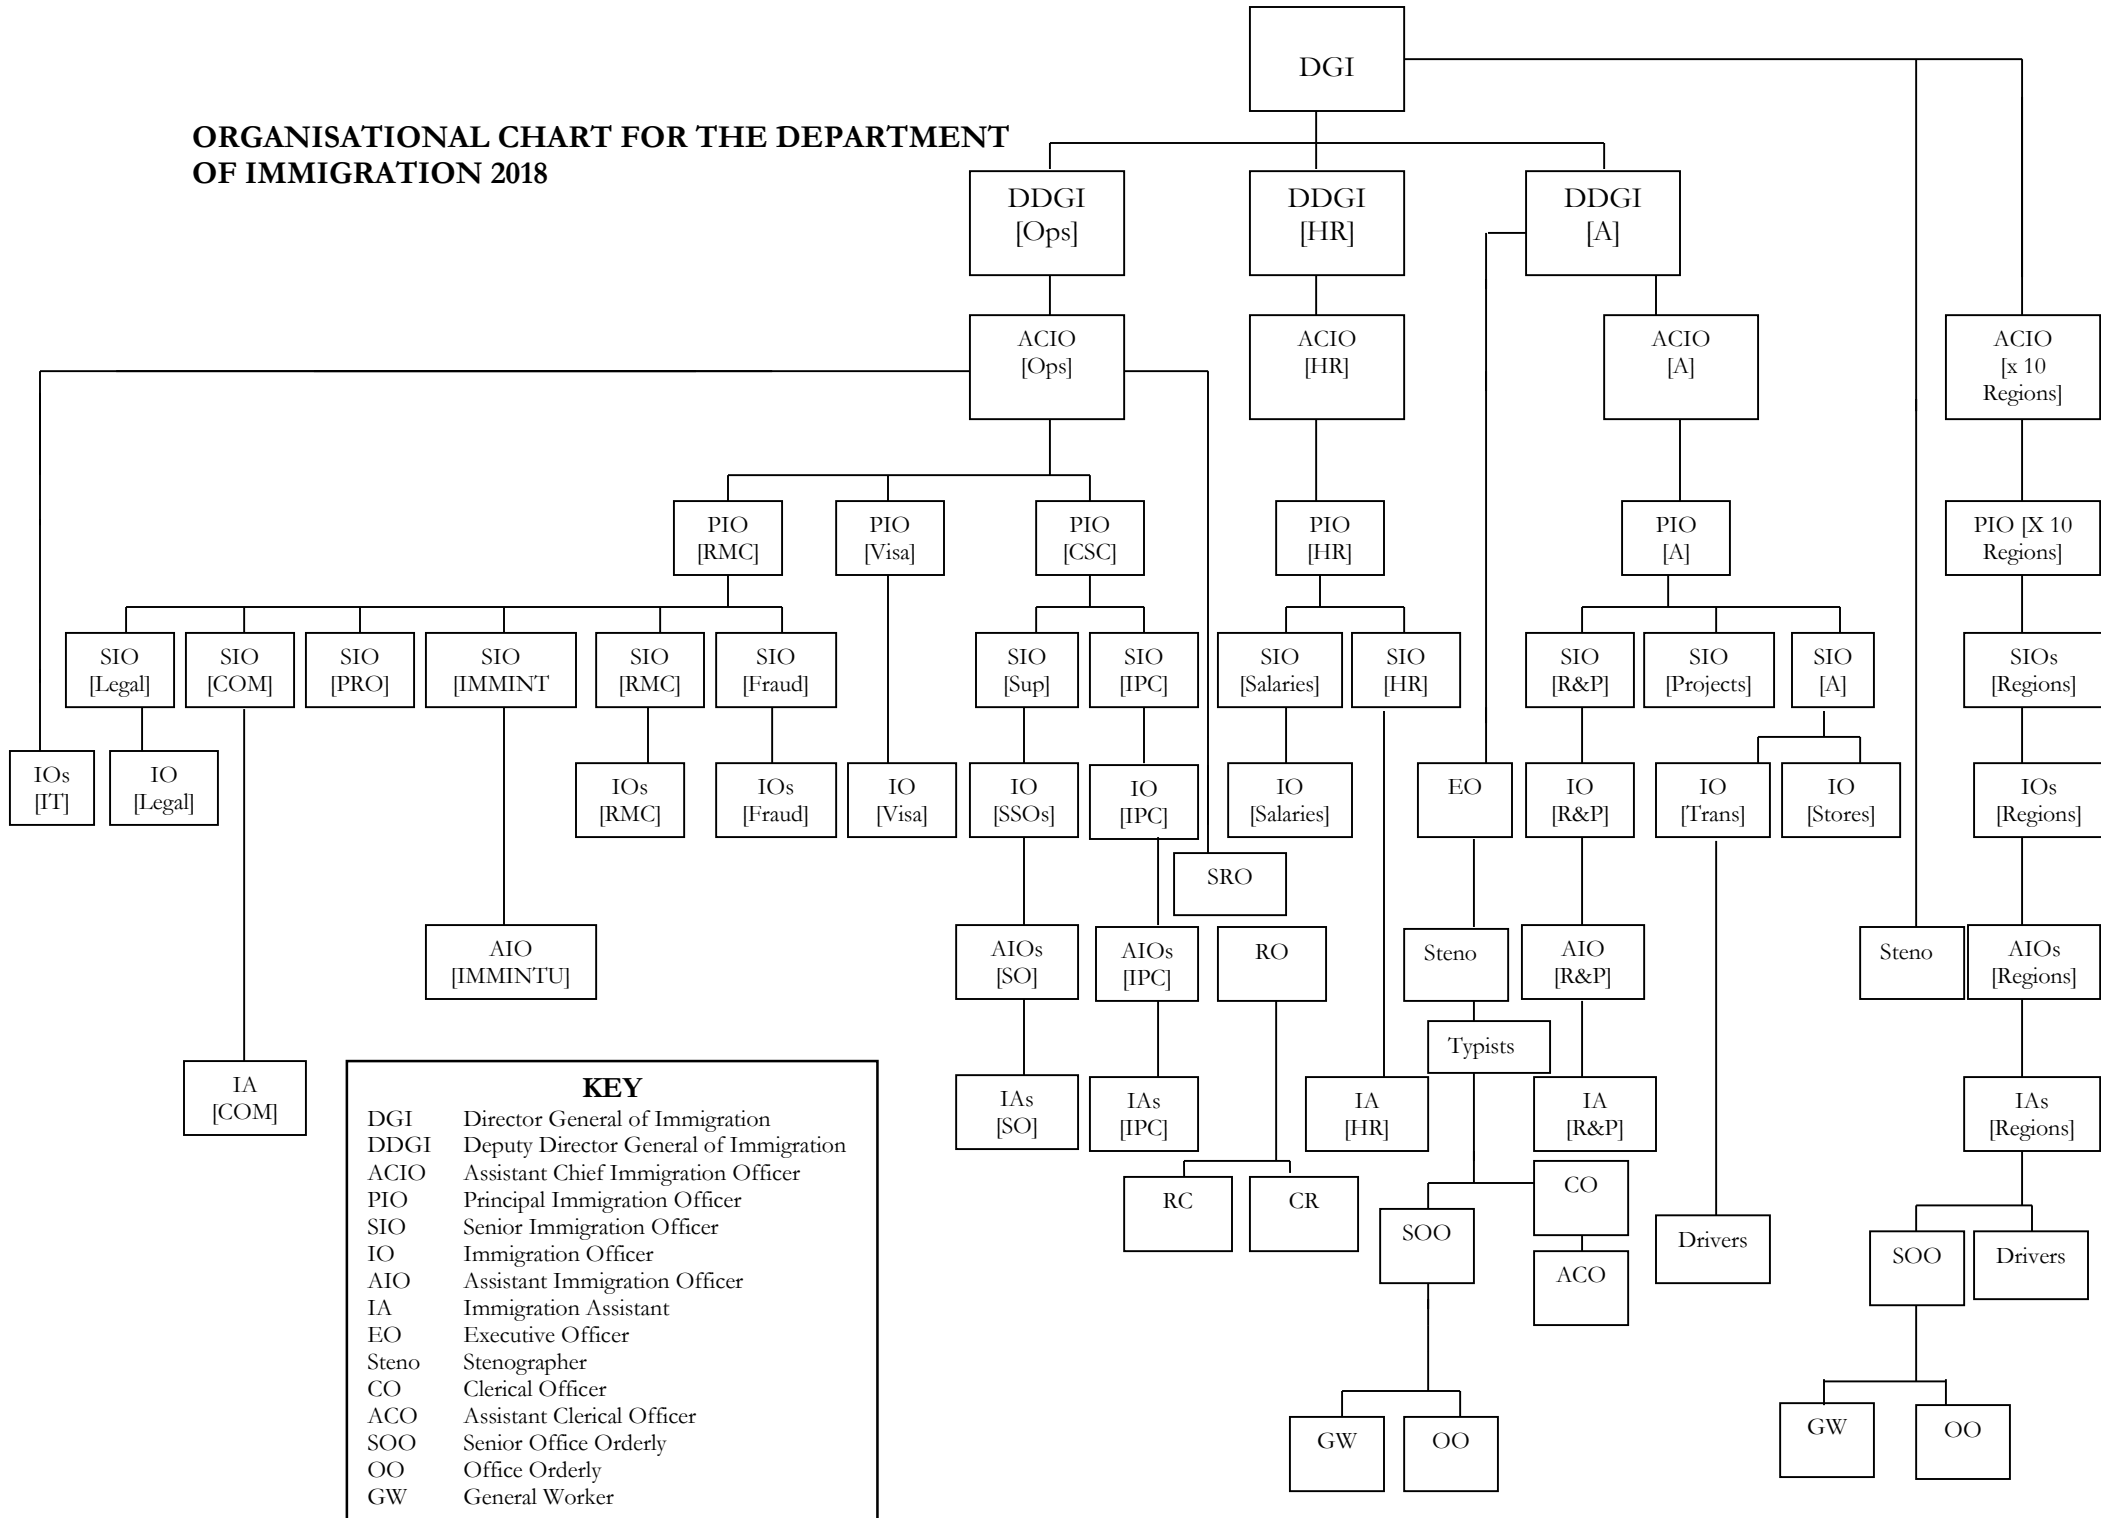

# ORGANISATIONAL CHART FOR THE DEPARTMENT OF IMMIGRATION 2018

KEY	
DGI	Director General of Immigration
DDGI	Deputy Director General of Immigration
ACIO	Assistant Chief Immigration Officer
PIO	Principal Immigration Officer
SIO	Senior Immigration Officer
IO	Immigration Officer
AIO	Assistant Immigration Officer
IA	Immigration Assistant
EO	Executive Officer
Steno	Stenographer
CO	Clerical Officer
ACO	Assistant Clerical Officer
SOO	Senior Office Orderly
OO	Office Orderly
GW	General Worker